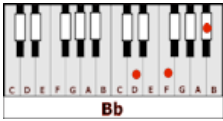

GO NOW – Adam Levine (Bb)

GUITAR / KEYBOARD CHORDS:

Bb = x13331

Gm = 355333

Eb = xx1343

F = xx3211

Cm = x35543

Bb/D = xxo331

INTRO: Bb Gm Eb F X2

Bb Gm Eb F
So here..we are..we've got..another chance at
Bb Gm Eb F
Life...it's what you want I can see it in your
Bb Gm Eb F
Eyes...you see so clear it's coming into
Bb Gm Eb F Cm
Light...go on, be wrong 'cause tomorrow you'll be right