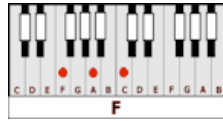

GO NOW – Adam Levine (Bb)

GUITAR / KEYBOARD CHORDS:

Bb = x13331

Gm = 355333

Eb = xx1343

F = xx3211

Cm = x35543

Bb/D = xxo331

INTRO: Bb Gm Eb F X2

Bb Gm Eb F
So here..we are..we've got..another chance at
Bb Gm Eb F
Life...it's what you want I can see it in your
Bb Gm Eb F
Eyes...you see so clear it's coming into
Bb Gm Eb F Cm
Light...go on, be wrong 'cause tomorrow you'll be right