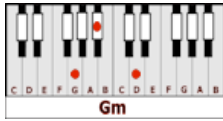

GO NOW – Adam Levine (Bb)

GUITAR / KEYBOARD CHORDS:

Bb = x13331

Gm = 355333

Eb = xx1343

F = xx3211

Cm = x35543

Bb/D = xxo331

INTRO: Bb Gm Eb F X2

Bb Gm Eb F
So here..we are..we've got..another chance at
Bb Gm Eb F
Life...it's what you want I can see it in your
Bb Gm Eb F
Eyes...you see so clear it's coming into
Bb Gm Eb F Cm
Light...go on, be wrong 'cause tomorrow you'll be right